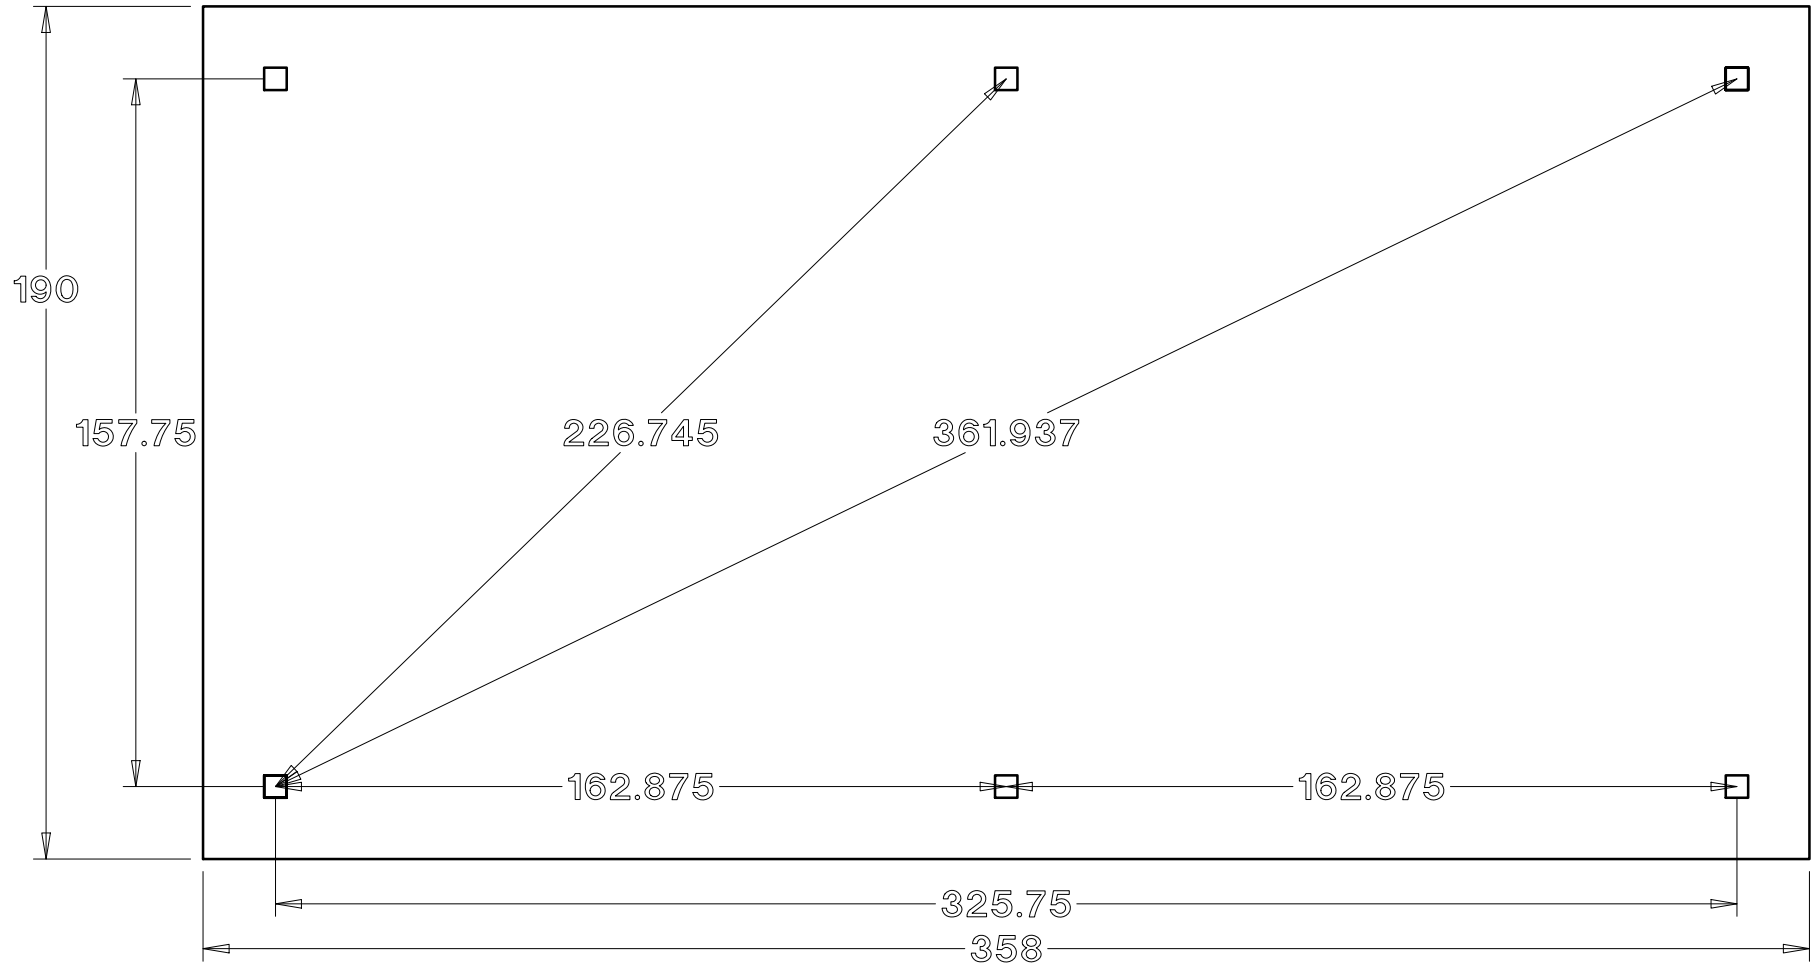

# Baldwin Pergolas

14D x 28W Traditional pine pergola