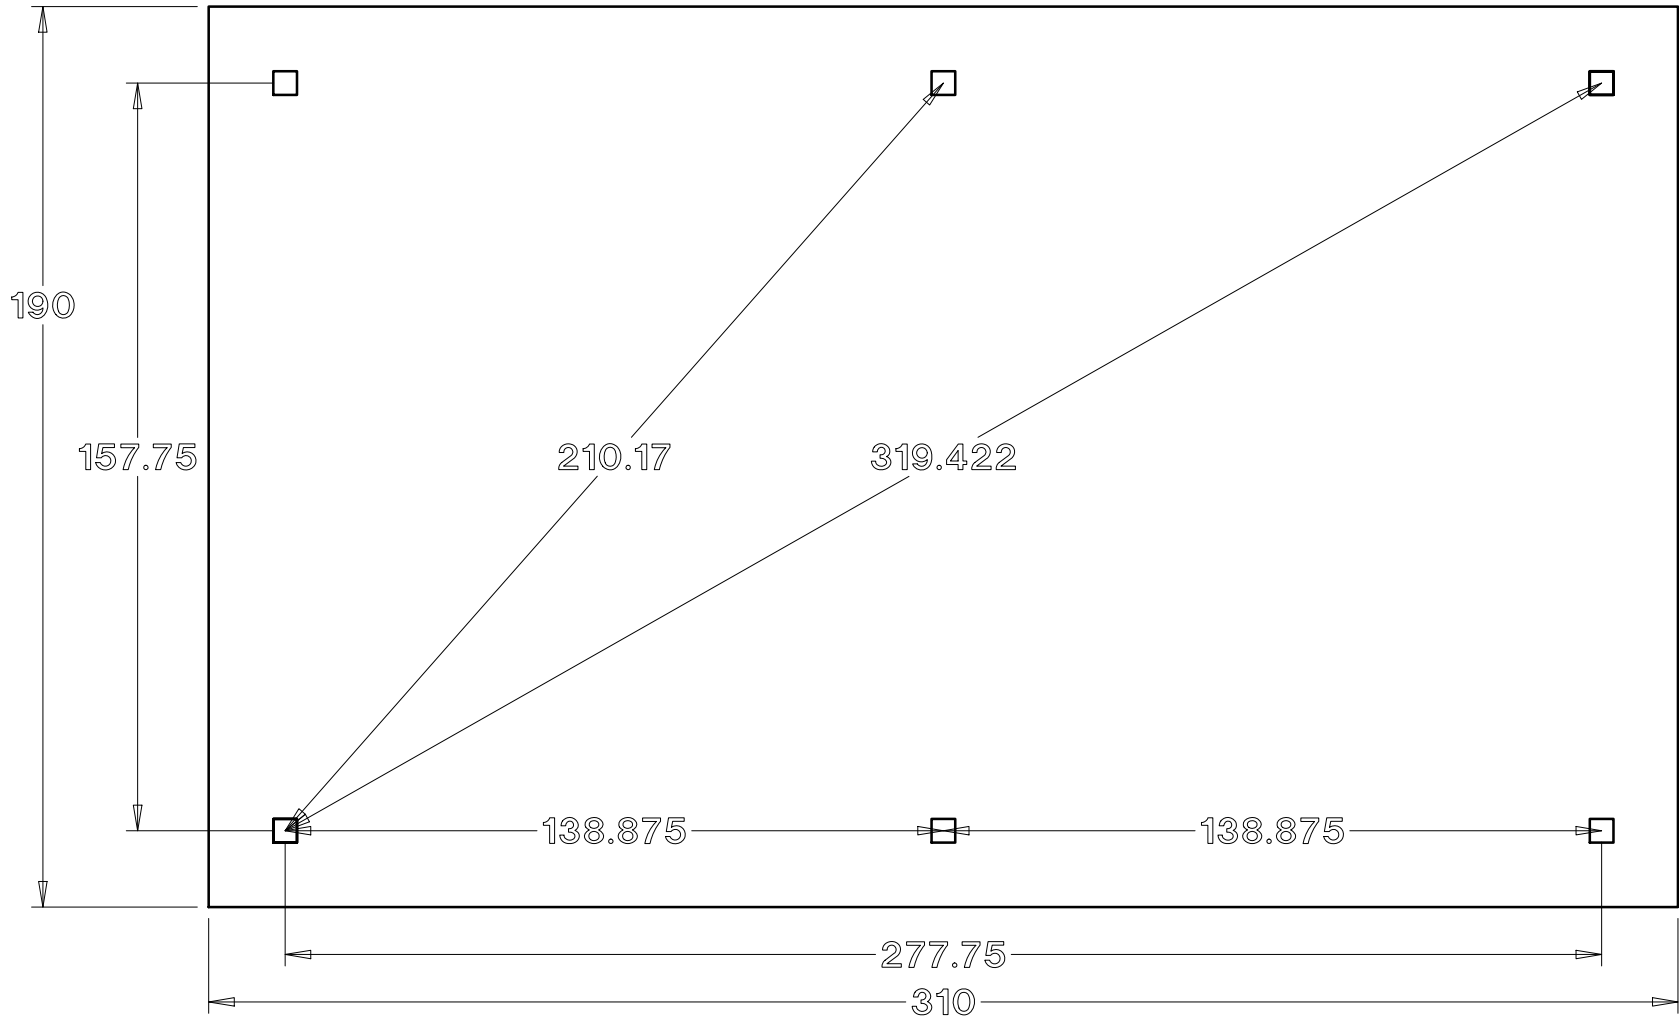

Baldwin Pergolas

14D x 24W Traditional pine pergola