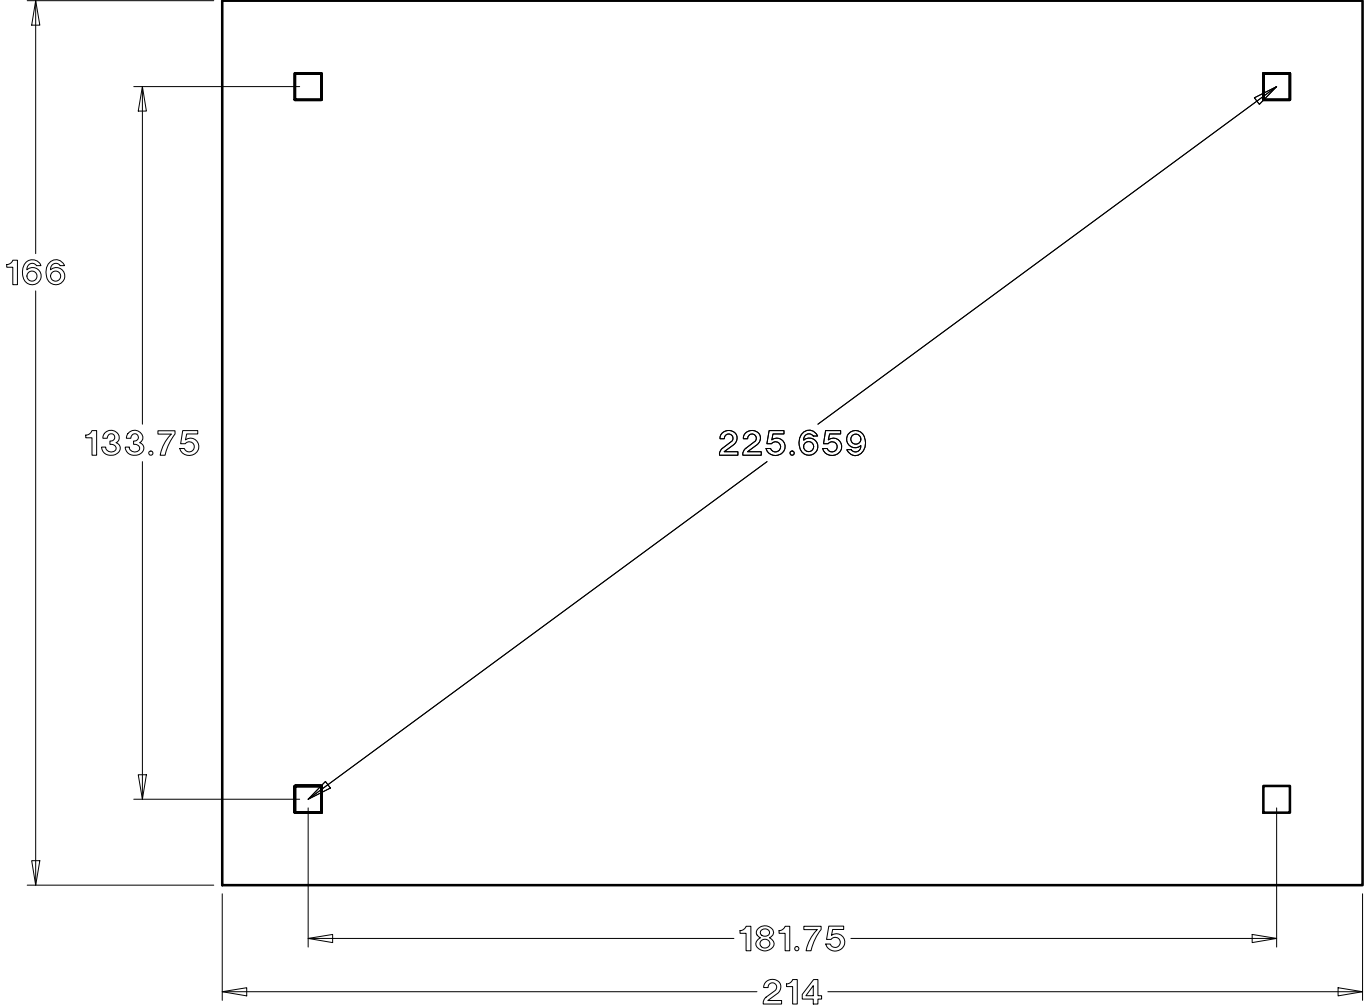

Baldwin Pergolas

12D x 16W Traditional pine pergola