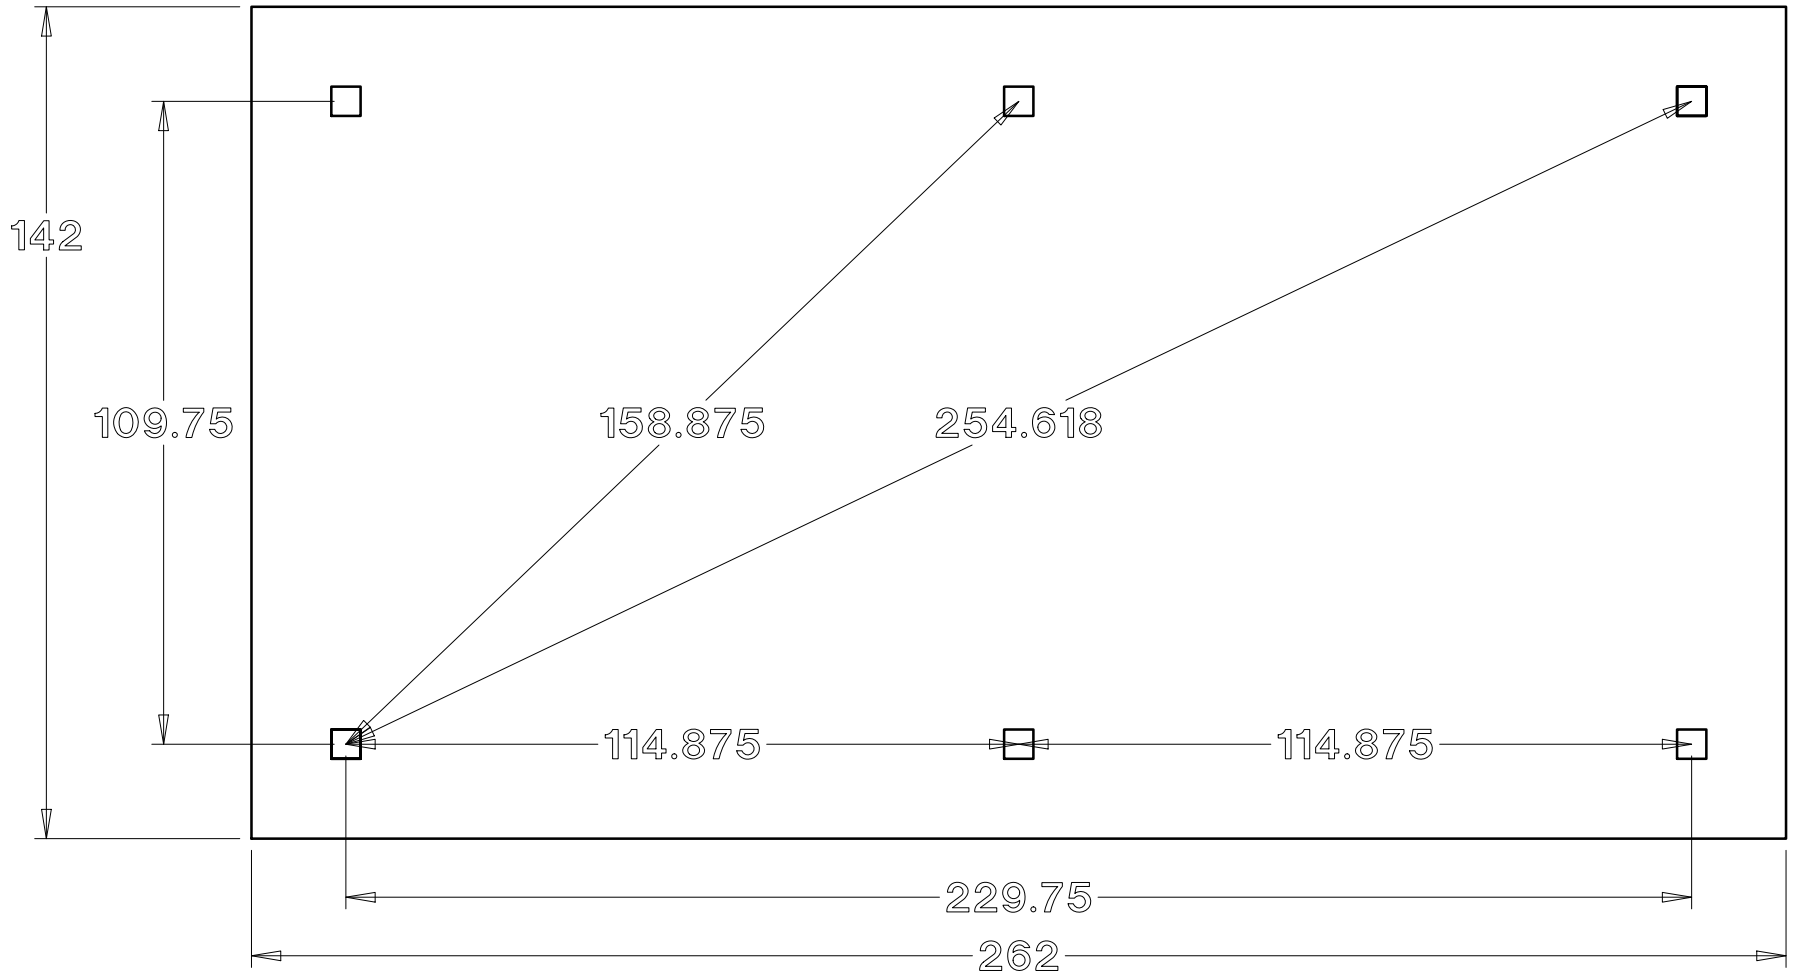

Baldwin Pergolas

10D x 20W Traditional pine pergola