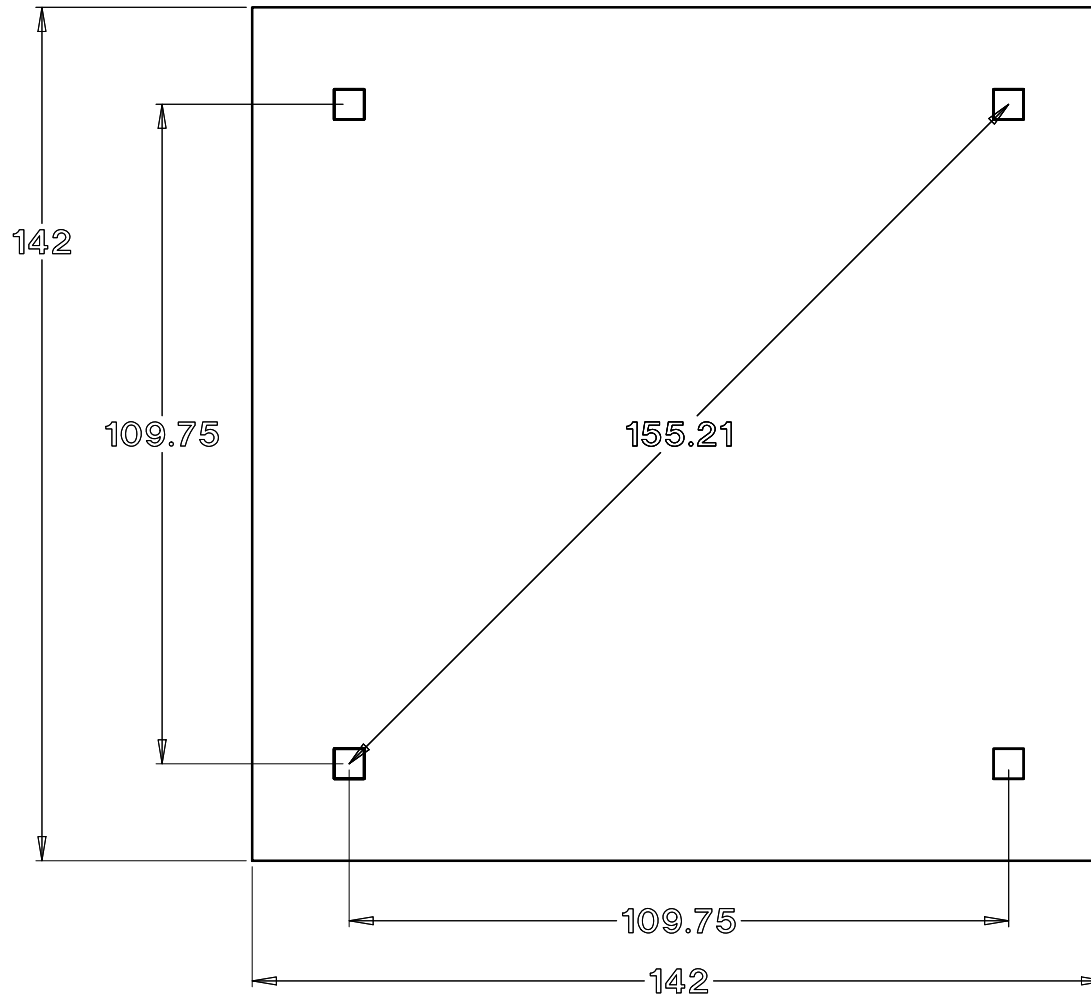

Baldwin Pergolas

10D x 10W Traditional pine pergola