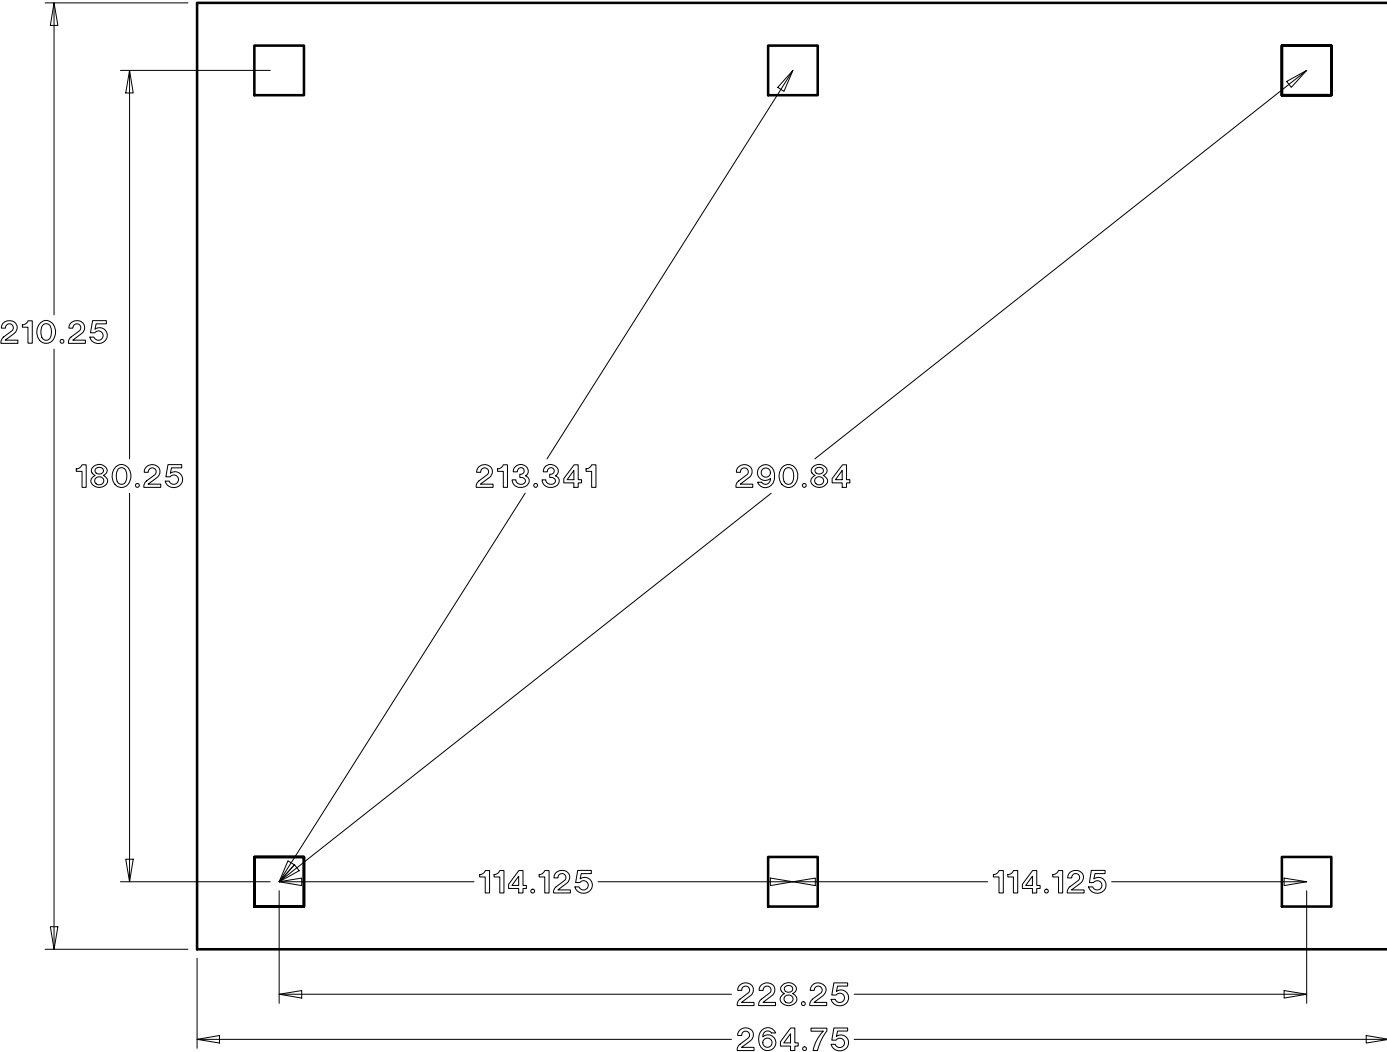

# Baldwin Pergolas

16 x 20 Gable Pavilion