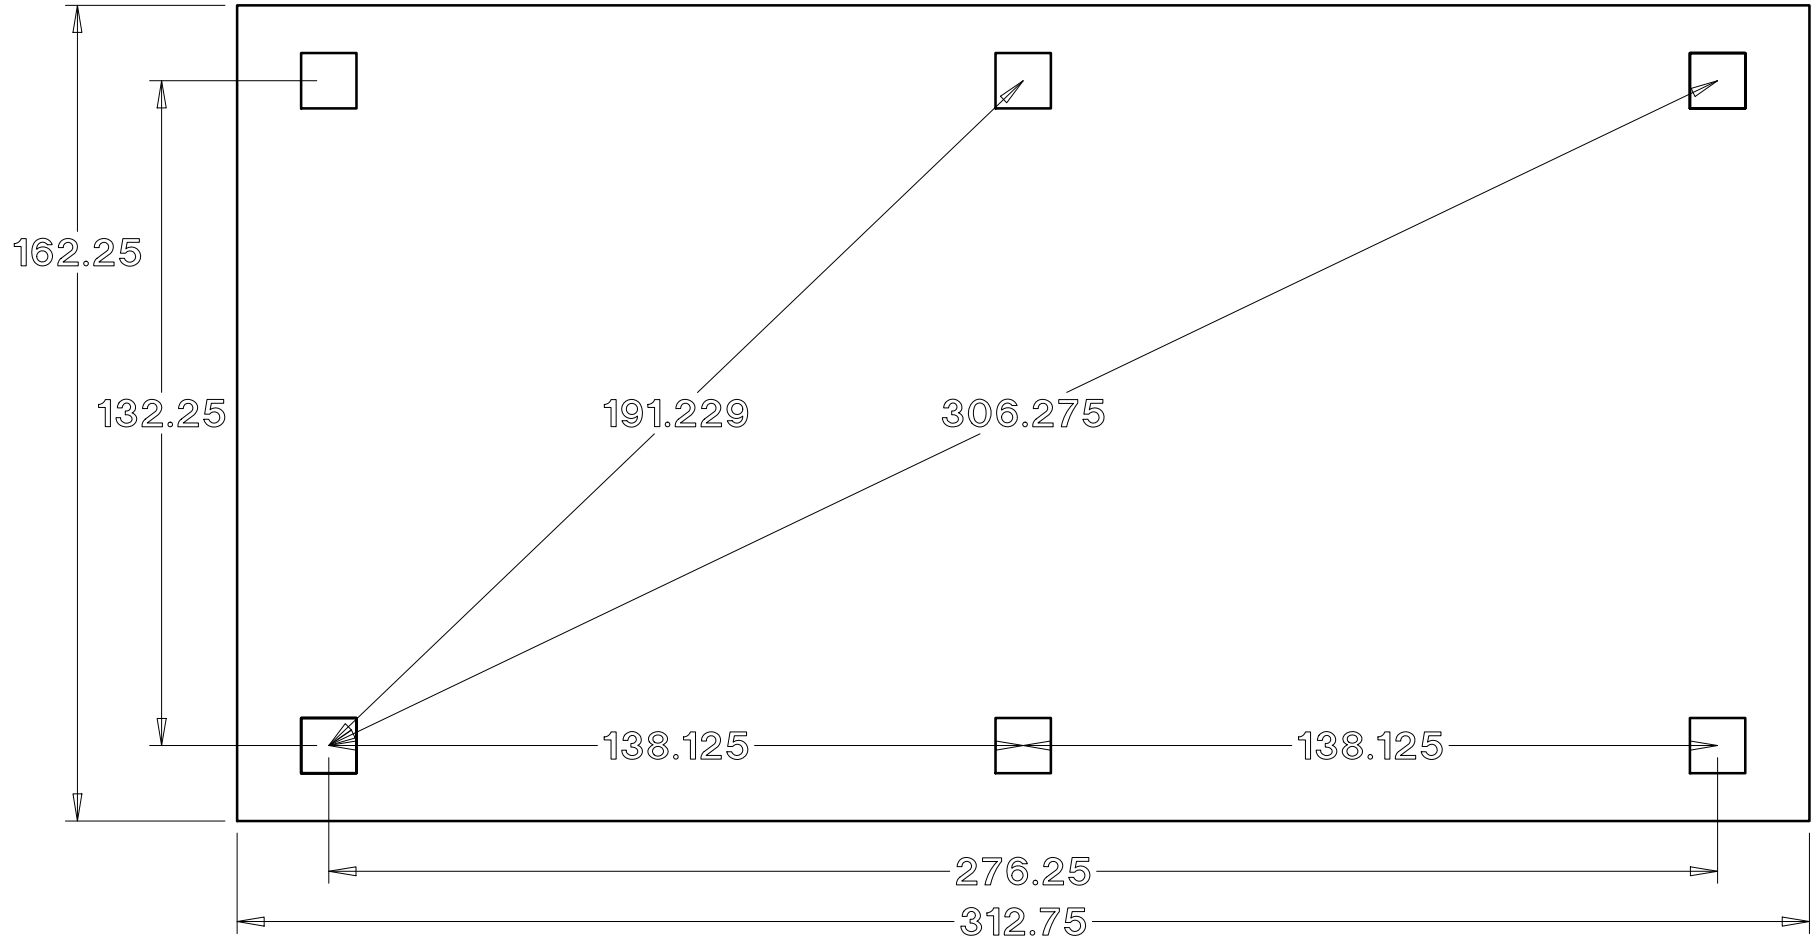

Baldwin Pergolas

12 x 24 Gable Pavilion