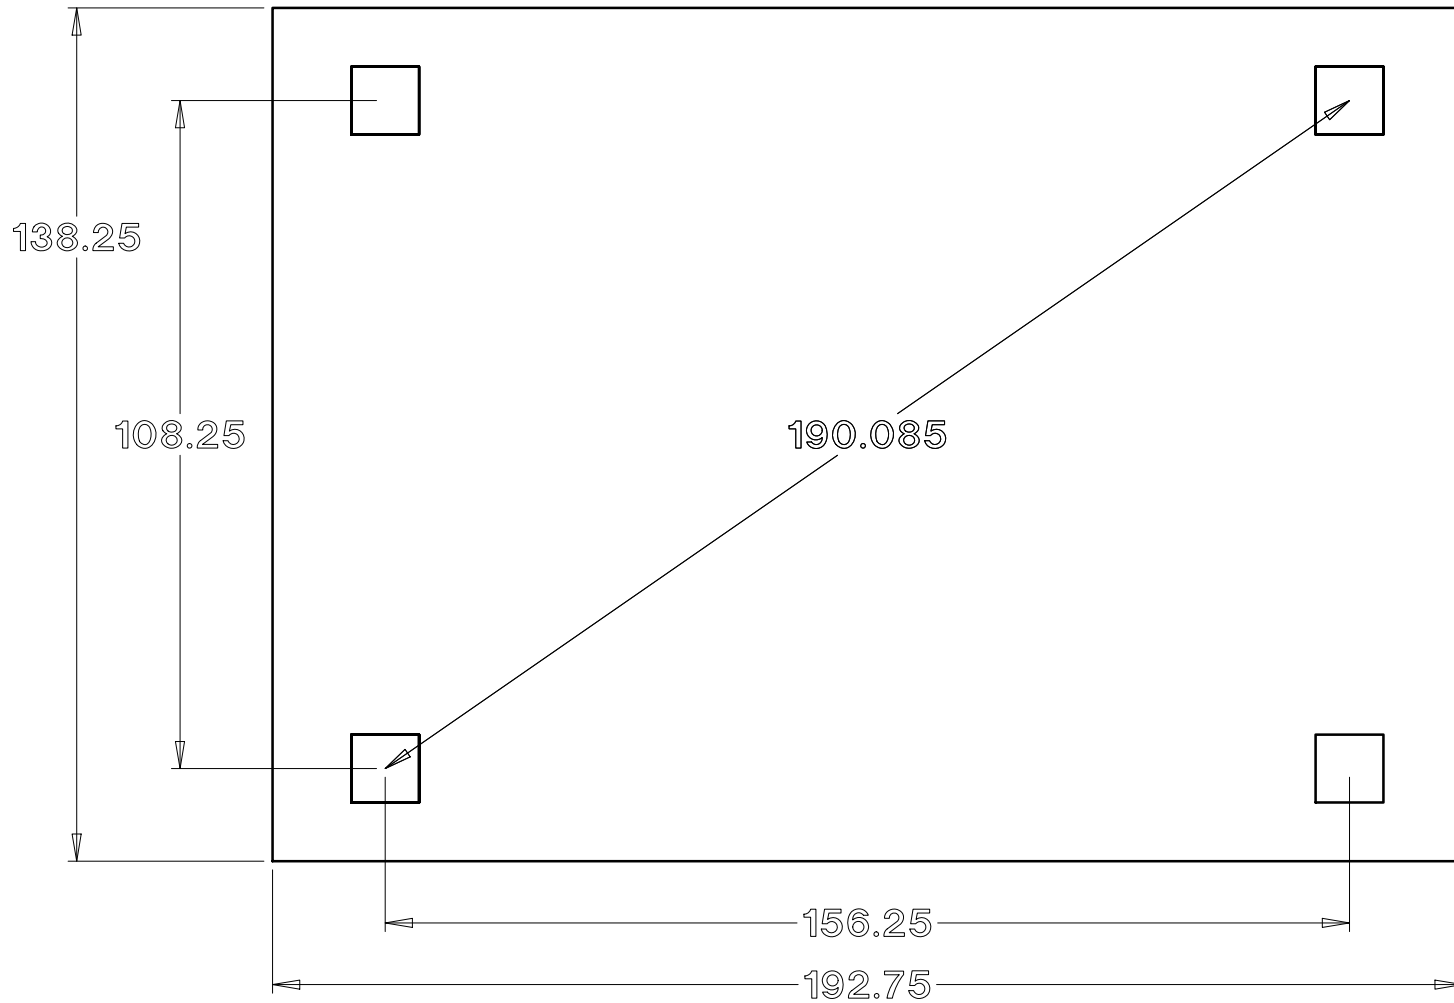

Baldwin Pergolas

10 x 14 Gable Pavilion