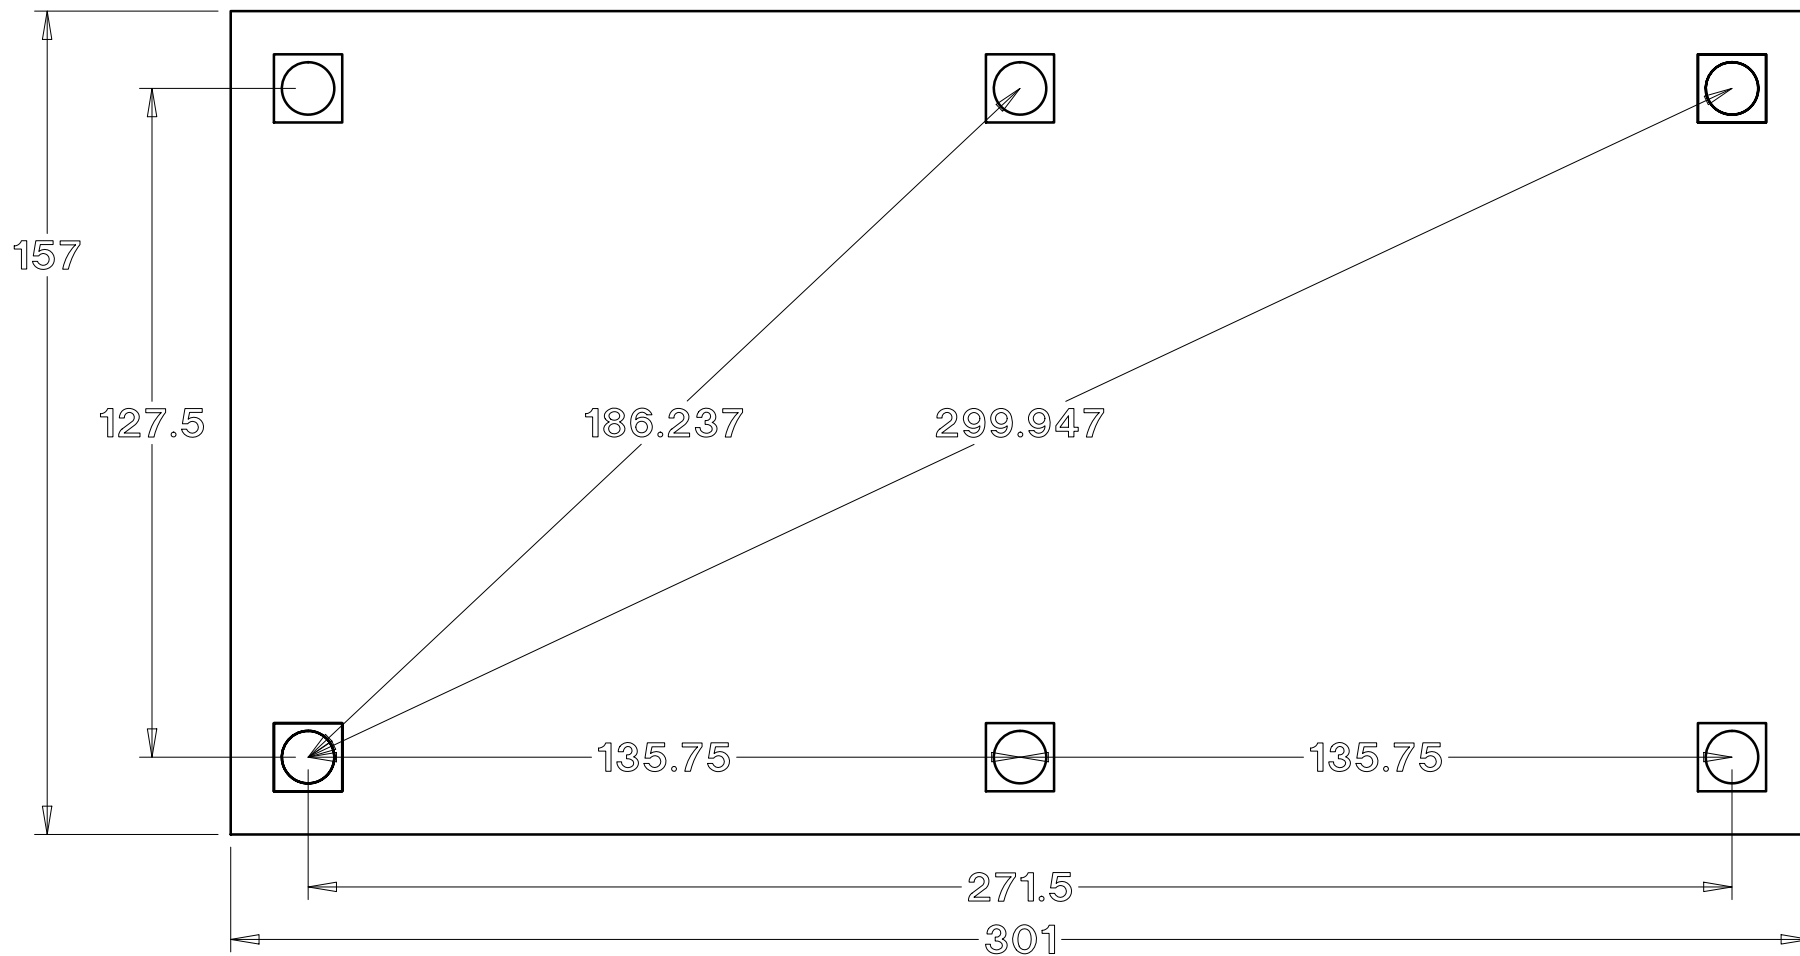

Baldwin Pergolas

12 x 24 Arched Pavilion